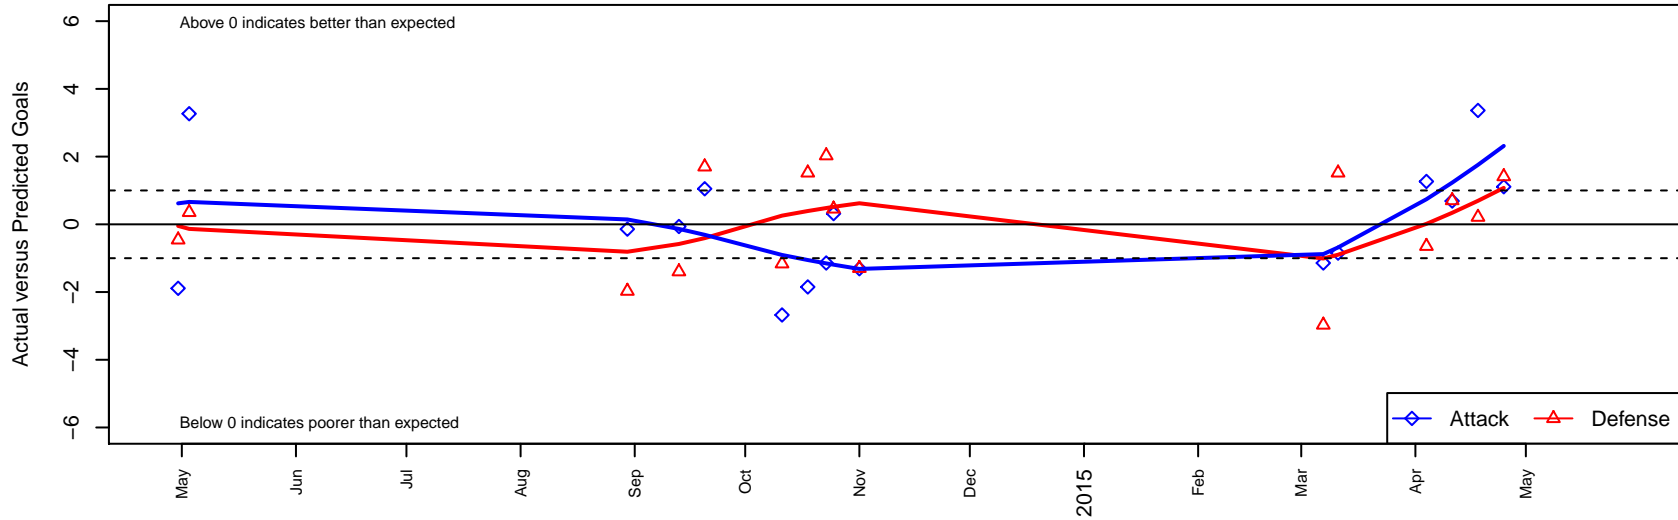

Idaho Storm Red B02

, ID
 B02 total strength=483
 attack=0.5 defense=0.22
 fall league = Idaho D3 B U12
 spr league = Spr Idaho D3 B U12

alt names used:
 STORM RED
 STORM RED

Venues played:
 2013 Spr Idaho D3 West U11
 2014 Idaho D3 B U12
 2014 Spr Idaho D3 B U12

Idaho Storm Red B02
 Dots are actual minus expected GF (blue circles) and GA (red triangles).
 Blue line is smoothed change in attack strength. Red is smoothed change in defense strength.

**attack and defense variance (black dot)
relative to other teams
and top 10 in region**