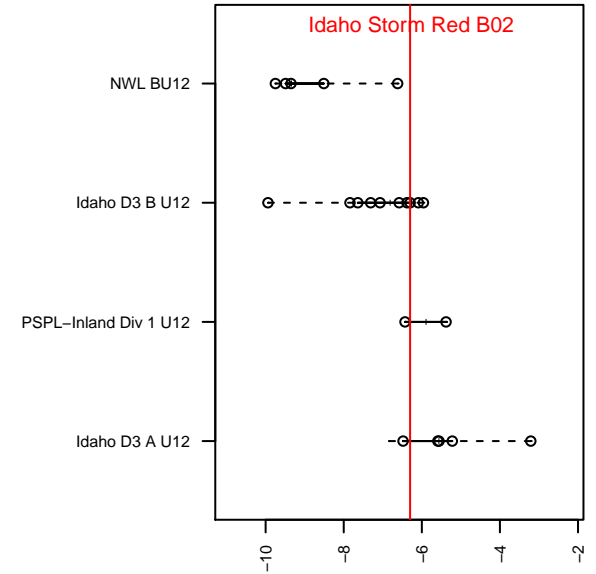

**attack and defense rating
relative to others at age
and all opponents in last 13 months**